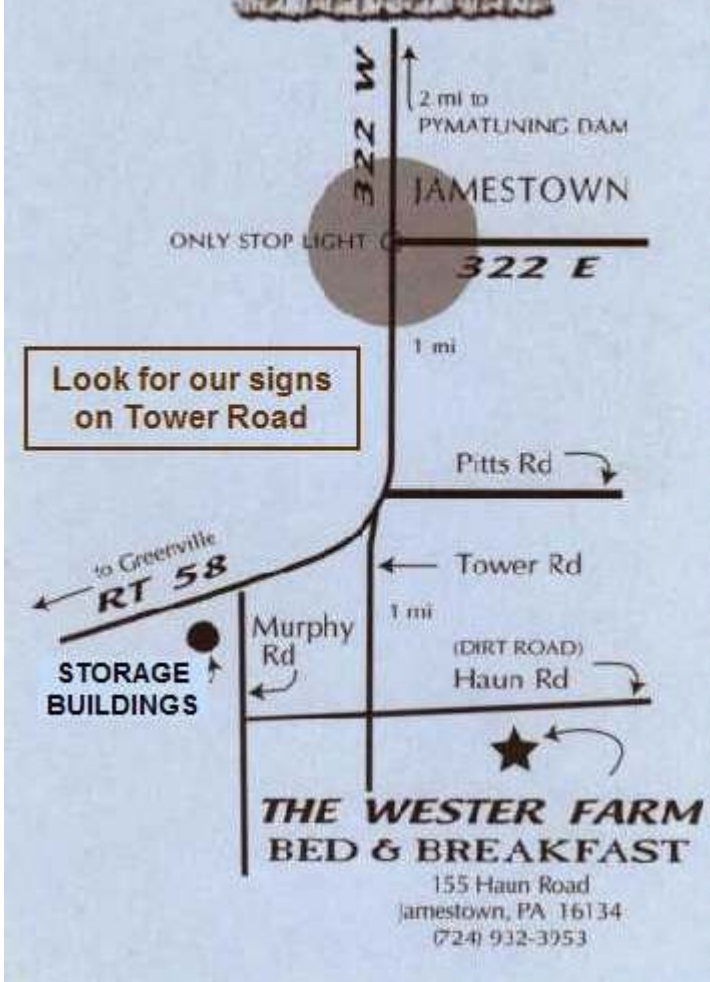

**THE WESTER FARM  
BED & BREAKFAST**

Look for our signs  
on Tower Road

**THE WESTER FARM  
BED & BREAKFAST**

155 Haun Road  
Jamestown, PA 16134  
(724) 932-3953